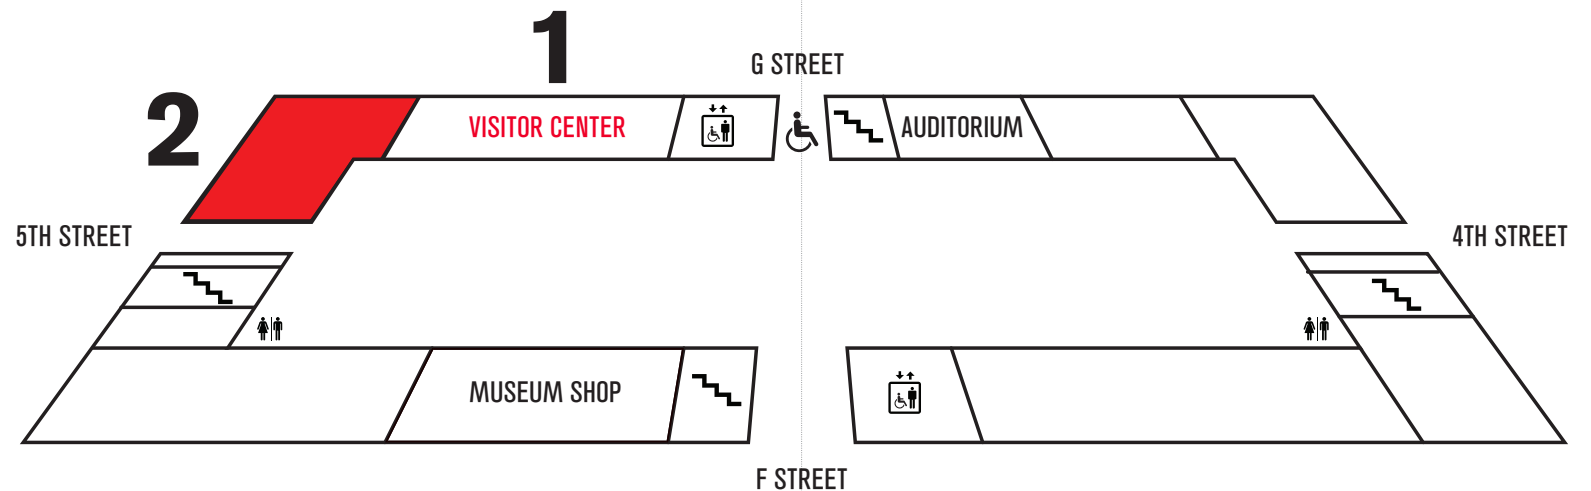

Exhibition Map

2ND FLOOR

1ST FLOOR

COVID SAFETY RULES

- Masks encouraged for all visitors aged 2 and up.
- Please maintain a safe social distance.

Hours & Admission

HOURS

Thursday–Monday, 10 am–4 pm

EXHIBITION ADMISSION

Free for Museum Members and children 2 and under.
\$10 for adults
\$7 for youth (3–17), students with ID, and seniors (60+)

LOCATION

401 F Street NW Washington, DC 20001

Public entrances are on F Street NW, directly across from the Metro entrance; 5th Street NW; and G Street NW. Accessibility entrances are on G and 4th Streets.

Visitor Center

Tickets to exhibitions may be purchased at the new Visitor Center, located on the ground floor. Here, you'll see an amazing array of objects from our collection, find information on programs and other events, and learn about the Museum's focus on the built environment.