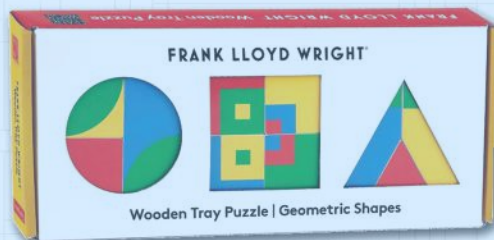

Frank Lloyd Wright
Geometric Shapes
Wooden Tray Puzzle

Price: $28
Member Price: $25.20