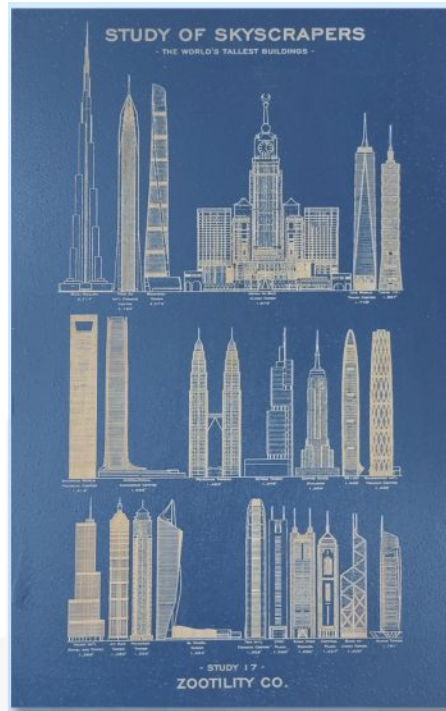

Price: \$18 | Member Price: \$16.20

MUSEUM EXCLUSIVE

Study of Skyscrapers Leather Valet Tray

Price: \$30 | Member Price: \$27

MUSEUM EXCLUSIVE

Study of Skyscrapers Wood Wall Art

Price: \$32 | Member Price: \$28.80