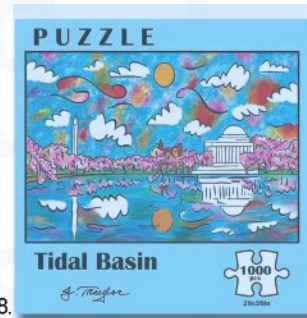

DAY - cream | NIGHT - black

Price: \$60 | Member Price: \$54

1.

2.

Umbrellas

Price: \$35

Member Price: \$31.50

1. National Arboretum

2. Washington Monument

3.

4.

5.

Tea Towels

Price: \$20 | Member Price: \$18

3. Capital Spring | 4. Capital Clouds | 5. Monumental Spring

6.

7.

8.

Jigsaw Puzzles

Price: \$35 | Member Price: \$31.50

6. Capitol Tulips | 7. Capital Clouds | 8. Tidal Basin

Teco Buttress
Vase #2
(matte green)

Price: \$60 | Member Price: \$54

Teco Buttress
Vase #4
(matte white)