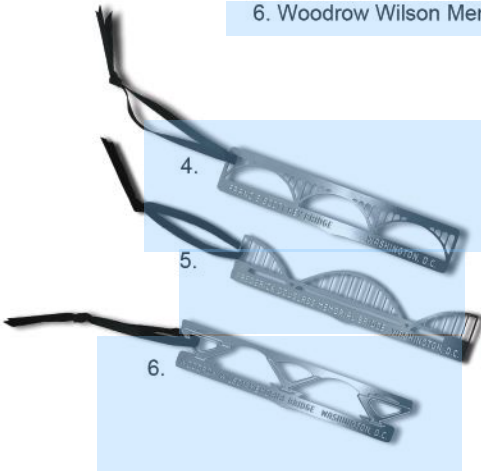

1. Francis Scott Key Bridge

2. Frederick Douglass Memorial Bridge

3. Woodrow Wilson Memorial Bridge

Bridges of Washington, D.C. Ornaments

Price: \$18 | Member Price: \$16.20

4. Francis Scott Key Bridge
5. Frederick Douglass Memorial Bridge
6. Woodrow Wilson Memorial Bridge