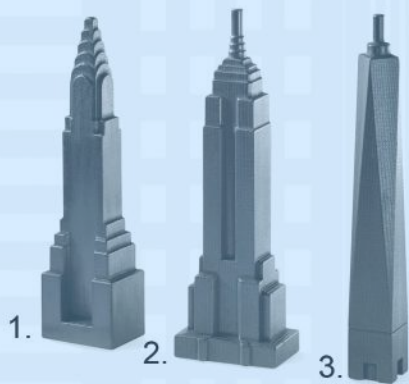

Price: \$18 | Member Price: \$16.20

MUSEUM EXCLUSIVE

Study of Skyscrapers Leather Valet Tray

Price: \$30 | Member Price: \$27

MUSEUM EXCLUSIVE

Study of Skyscrapers Wood Wall Art

Price: \$32 | Member Price: \$28.80

Graphite Towers

1. Chrysler Building

Price: \$35 | Member Price: \$31.50

2. Empire State Building

Price: \$35 | Member Price: \$31.50

3. One World Trade Center

Price: \$35 | Member Price: \$31.50

MUSEUM EXCLUSIVE