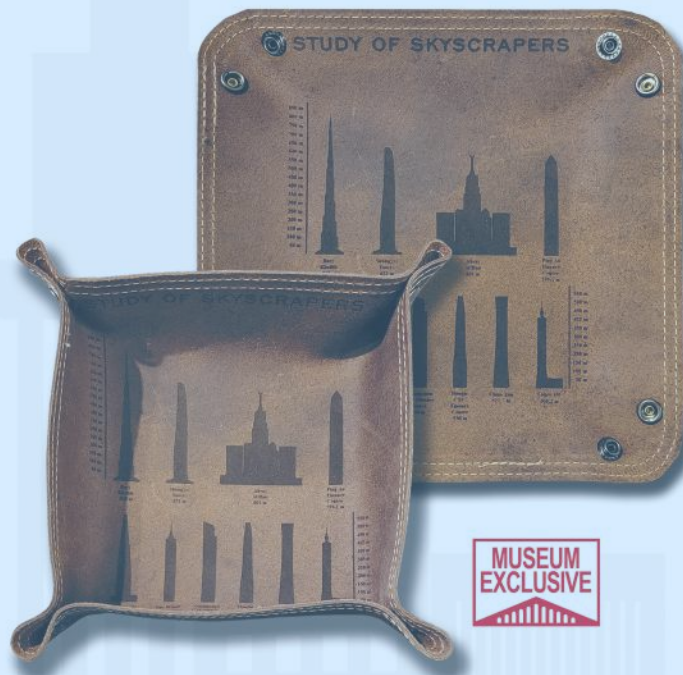

Price: \$18 | Member Price: \$16.20

MUSEUM EXCLUSIVE

Study of Skyscrapers Leather Valet Tray

Price: \$30 | Member Price: \$27

MUSEUM EXCLUSIVE

Study of Skyscrapers Wood Wall Art

Price: \$32 | Member Price: \$28.80