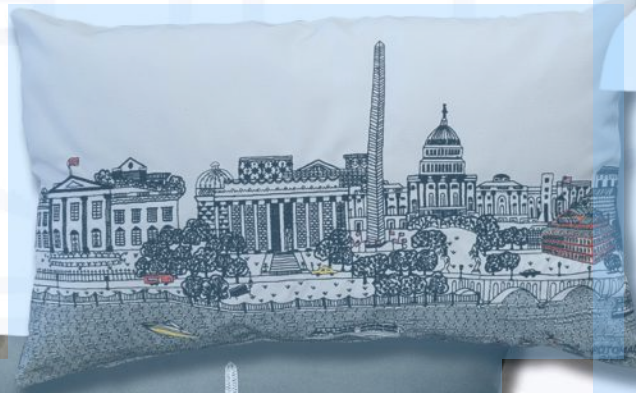

Flowerpot Portable
LED Black Table Lamp

Price: $325
Member Price: $292.50

**MUSEUM
EXCLUSIVE**