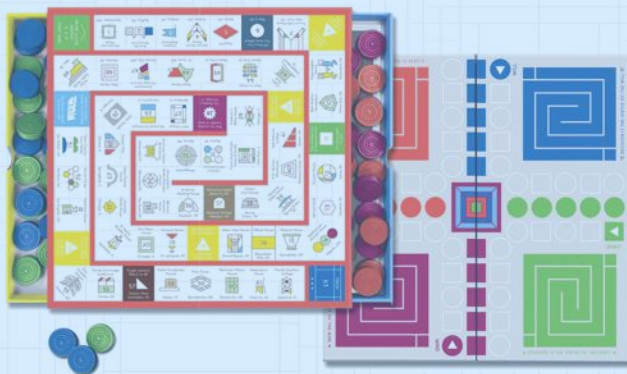

Frank Lloyd Wright
Playing Cards - Set of 2

Price: \$14.99
Member Price: \$13.49

Frank Lloyd Wright Backgammon Game

Price: \$29.95
Member Price: \$26.95

Frank Lloyd Wright
Geometric Shapes
Wooden Tray Puzzle

Price: \$28
Member Price: \$25.20

Frank Lloyd Wright 2-in-1 Game Set

Price: \$24.99
Member Price: \$22.49

Frank Lloyd Wright
Geometric Pattern Dominoes

Price: \$50
Member Price: \$45

Hoffman House Rug

Price: \$19.99