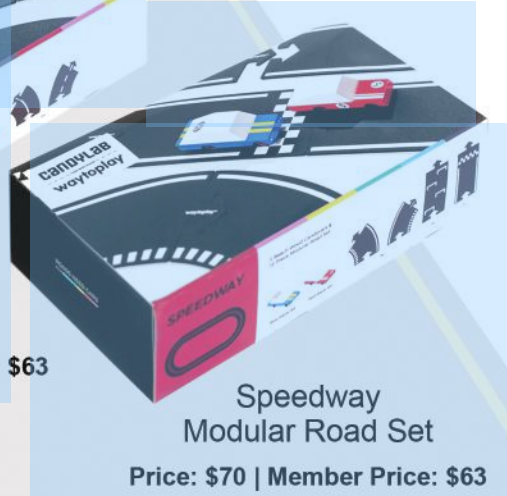

Open Road Modular Road Set
Price: $70 | Member Price: $63