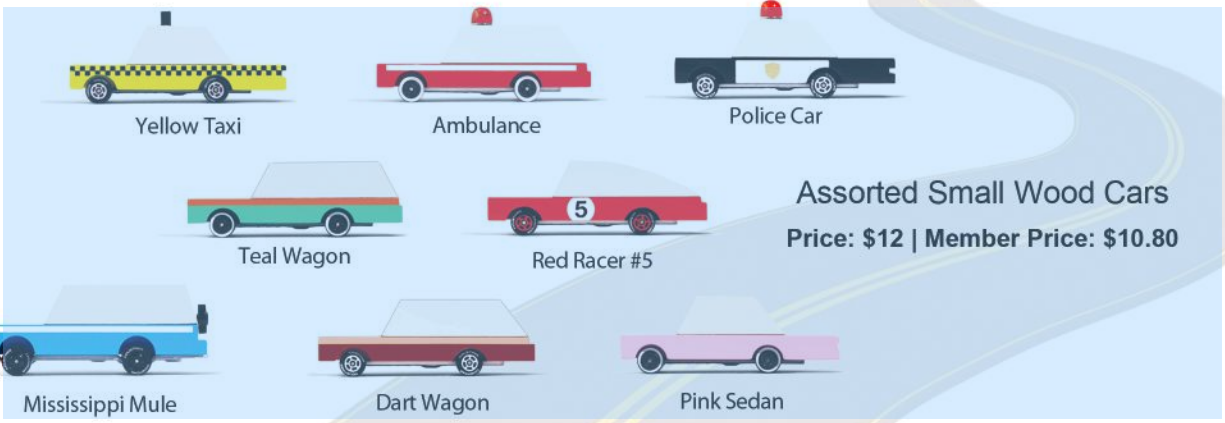

K'Nex Levers and Pulleys
Price: \$54 | Member Price: \$48.60

Keva Brain Builders Deluxe
 Price: \$28 | Member Price: \$25.20

Keva Structures 200
 Price: \$60 | Member Price: \$54

Keva Maple Planks
 Price: \$40 | Member Price: \$36