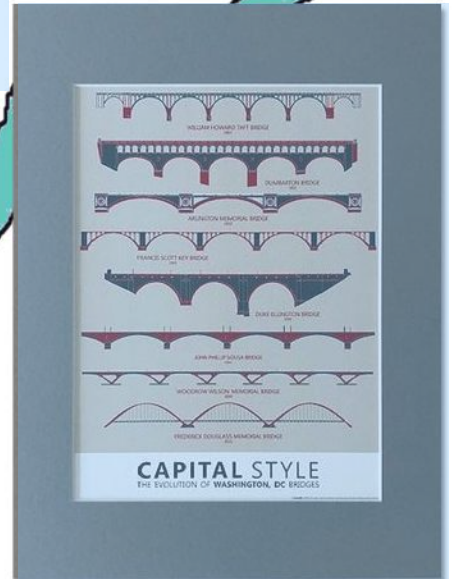

1. Francis Scott Key Bridge

2. Frederick Douglass Memorial Bridge

3. Woodrow Wilson Memorial Bridge

Bridges of Washington, D.C. Ornaments

Price: \$18 | Member Price: \$16.20

4. Francis Scott Key Bridge
5. Frederick Douglass Memorial Bridge
6. Woodrow Wilson Memorial Bridge