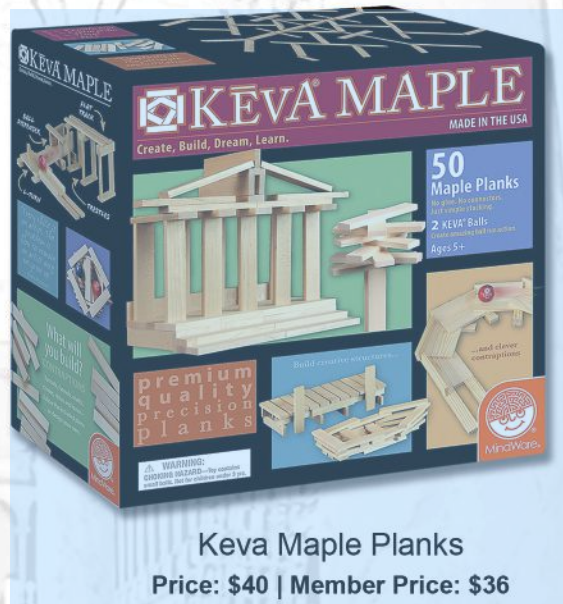

Keva Maple Planks
Price: $40 | Member Price: $36