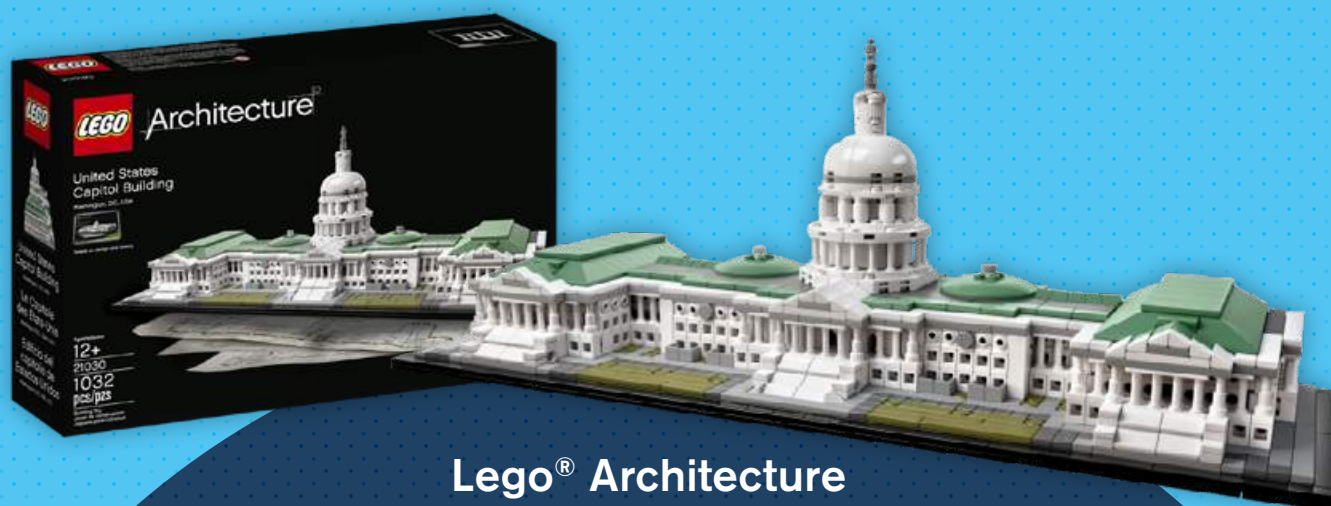

LEGO® Architecture United States Capitol Building

$135 PER MEMBER | $150 PER NON-MEMBER [View Online](#)