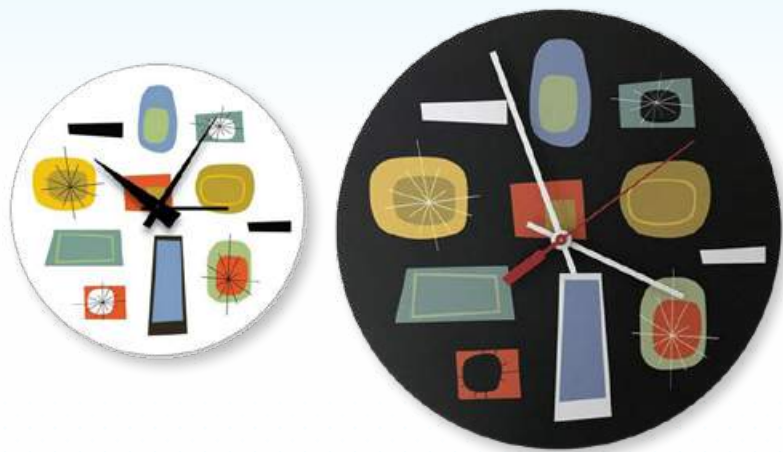

MID-CENTURY DESIGN

ATOMIC DESIGN

Wall Clock

WHITE [View Online](#)

BLACK [View Online](#)

$45 MEMBER | $50 NON-MEMBER