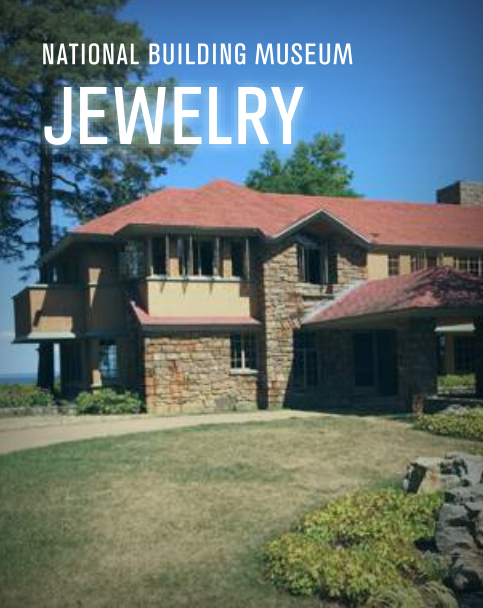

Frank Stella Shaped Puzzle

\$17.99 MEMBER | \$19.99 NON-MEMBER

[View Online](#)

Josef Albers Wood Puzzle Set

\$22.50 MEMBER | \$25 NON-MEMBER

[View Online](#)

THE GRAYCLIFF COLLECTION

This unique collection of jewelry and accessories was crafted from authentic copper flashing used on the roof of the Isabelle R. Martin House at Graycliff designed by **Frank Lloyd Wright** and built between 1926 and 1931. The copper panels were recovered during a restoration project at the estate. Officially licensed by Graycliff Estate, each item comes gift-boxed with a Certificate of Authenticity.