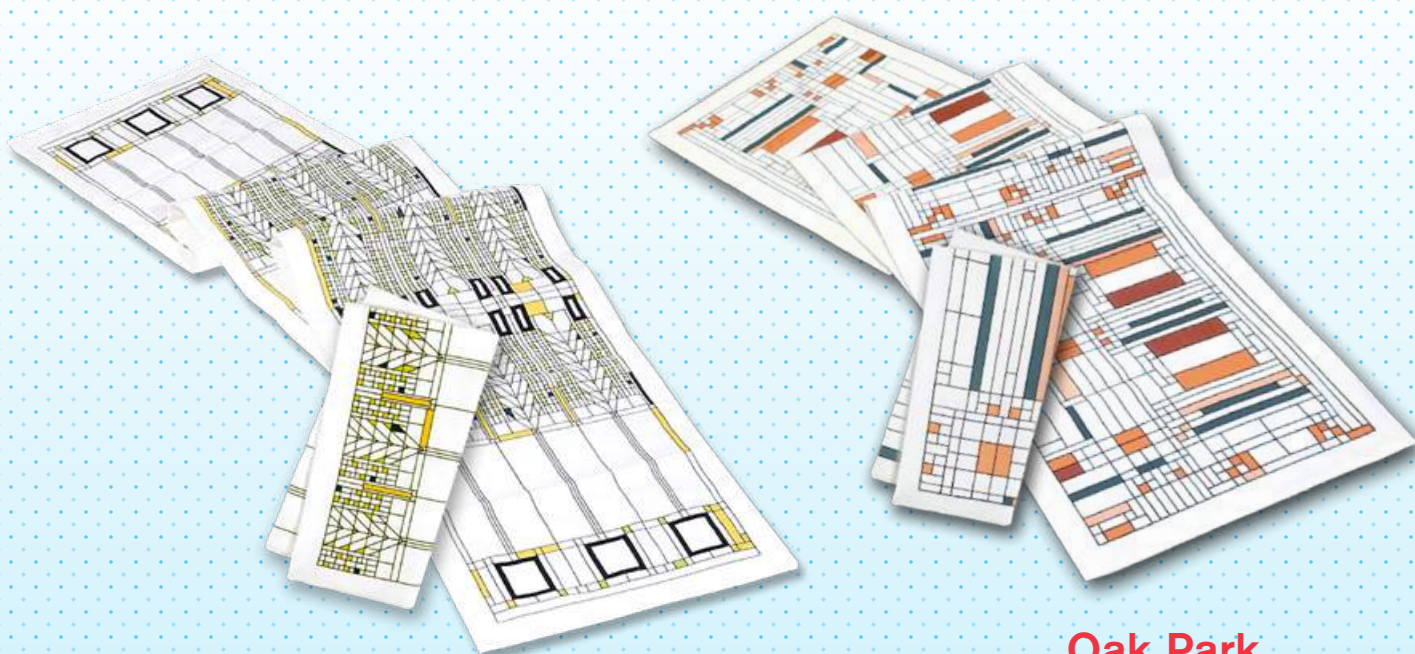

WHIRLING ARROW

[View Online](#)

HOUSEWARES

FRANK LLOYD WRIGHT LINENS

Jacquard Tea Towels

SAGUARO [View Online](#)

OAK PARK [View Online](#)

\$13.50 MEMBER | \$15 NON-MEMBER