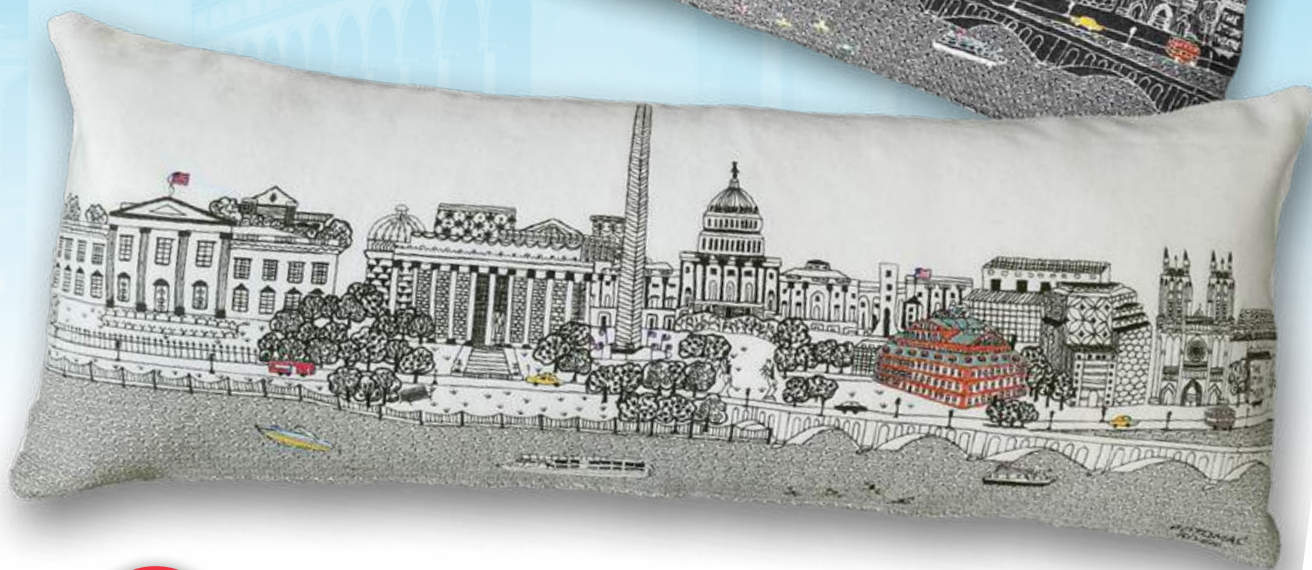

\$157.50 MEMBER | \$175 NON-MEMBER [View Online](#)

National Building Museum Ornament

\$21.60 MEMBER | \$24 NON-MEMBER [View Online](#)

MUSEUM EXCLUSIVE

Washington, D.C. Skyline Pillows

\$135 MEMBER | \$150 NON-MEMBER