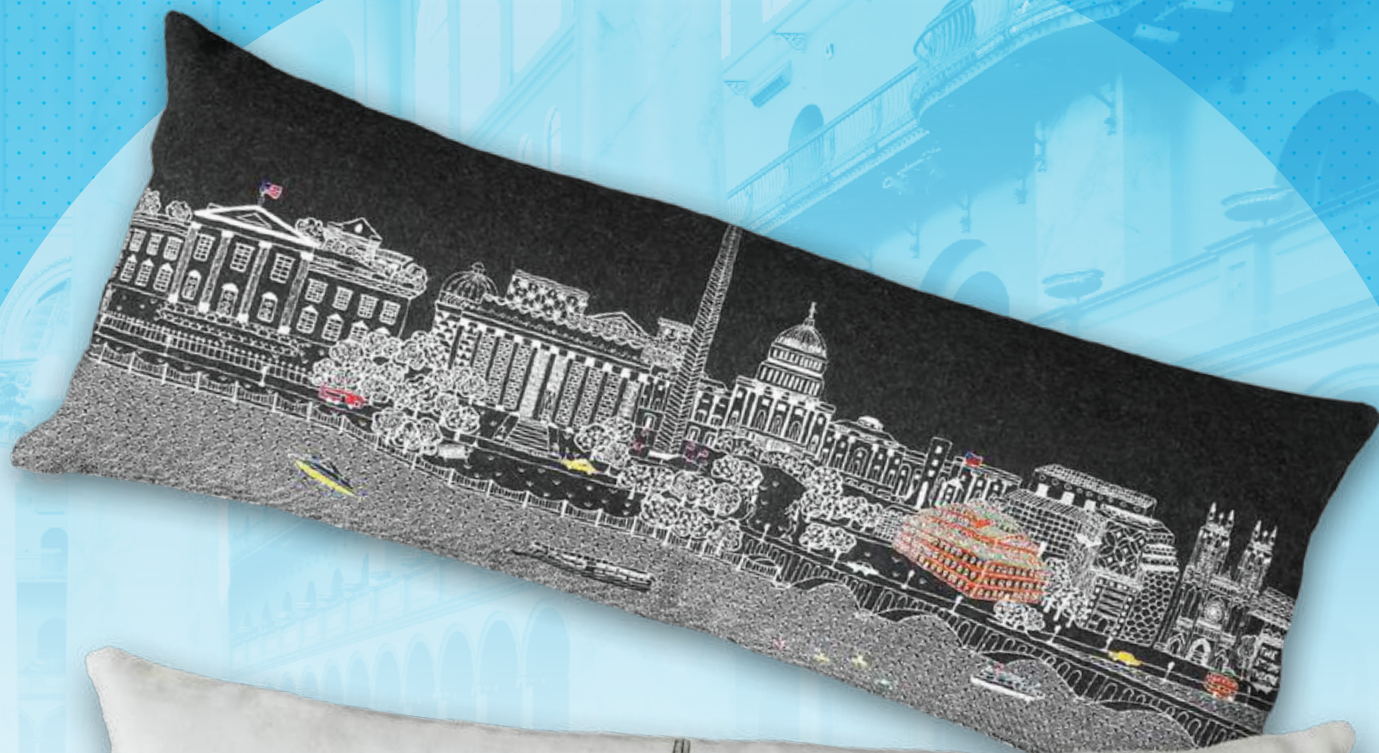

\$157.50 MEMBER | \$175 NON-MEMBER [View Online](#)

National Building Museum Ornament

\$21.60 MEMBER | \$24 NON-MEMBER [View Online](#)

MUSEUM EXCLUSIVE

Washington, D.C. Skyline Pillows

\$135 MEMBER | \$150 NON-MEMBER