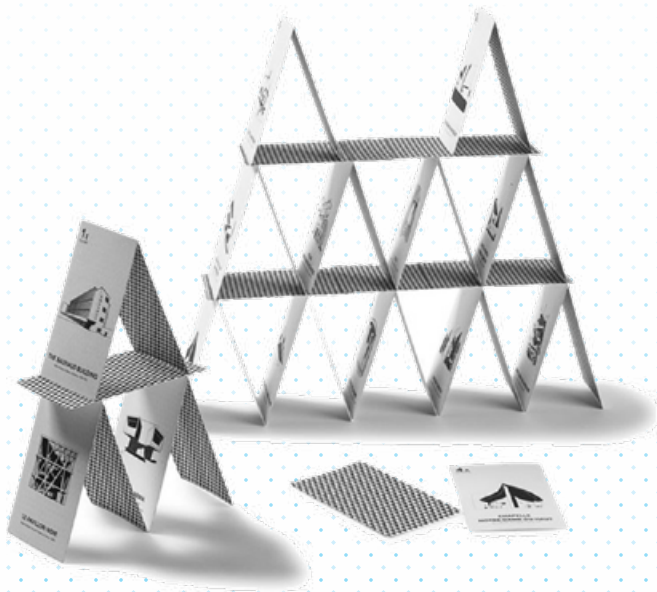

\$40.50 MEMBER | \$45 NON-MEMBER

[View Online](#)

Mid-Century Modern Architecture Travel Guide

BY SAM LUBELL

\$31.50 MEMBER | \$35 NON-MEMBER

[View Online](#)

Serious Play: Design in Mid-Century America

BY MONICA OBNISKI AND DARRIN ALFRED

\$45 MEMBER | \$50 NON-MEMBER

[View Online](#)

Shaping Cities in an Urban Age

BY RICKY BURDETT

\$67.50 MEMBER | \$75 NON-MEMBER

[View Online](#)

Iconic Architecture Card Game

\$13.50 MEMBER | \$15 NON-MEMBER