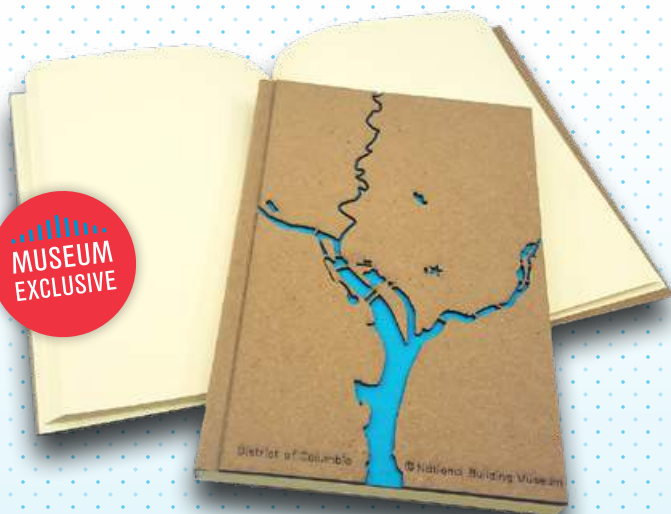

Washington, D.C. Rivers Journal

$35.95 MEMBER | $39.95 NON-MEMBER

[View Online](#)