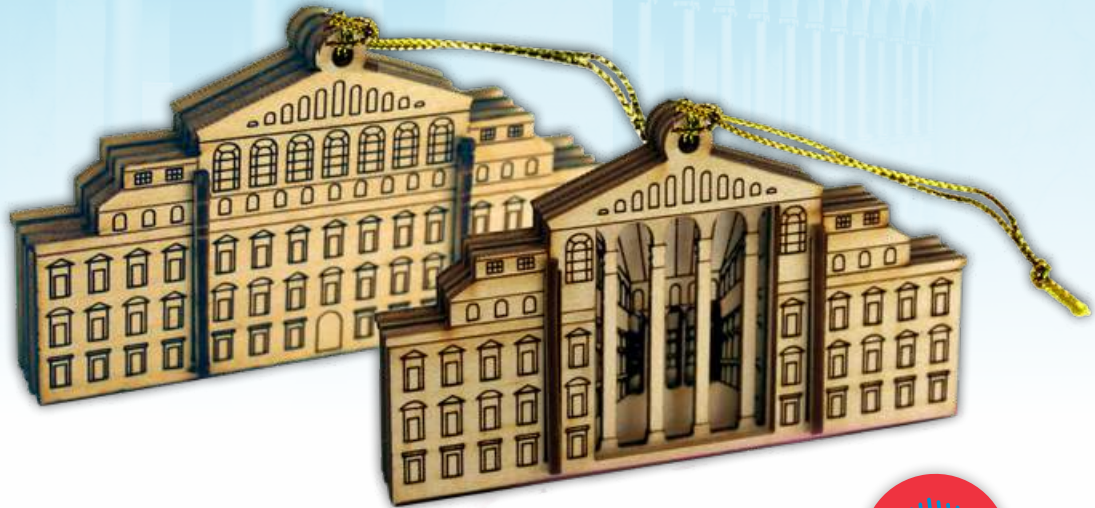

Antoine Predock, an American architect, was the recipient of the AIA Gold Medal for 2006. The National Building Museum commissioned Predock to create an original drawing of the Museum's stunning Great Hall which has been reproduced as a limited-edition, signed print. This evocative and gestural work of art is available unframed and measures 18" x 24".

\$157.50 MEMBER | \$175 NON-MEMBER [View Online](#)

National Building Museum Ornament

\$21.60 MEMBER | \$24 NON-MEMBER [View Online](#)

MUSEUM EXCLUSIVE

Washington, D.C. Skyline Pillows

\$135 MEMBER | \$150 NON-MEMBER