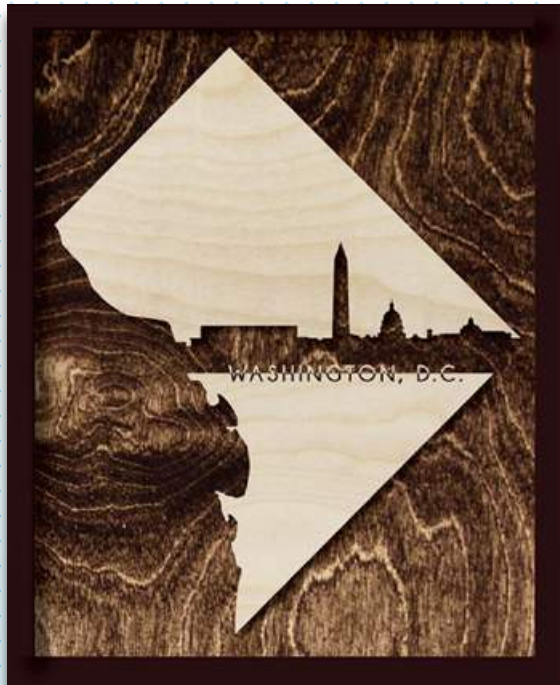

MUSEUM EXCLUSIVE

WASHINGTON, D.C.

Washington, D.C. Floating Cityscape Wall Art

\$36 MEMBER | \$40 NON-MEMBER [View Online](#)

Washington, D.C. Skyline Wall Art

\$126 MEMBER | \$140 NON-MEMBER

[View Online](#)