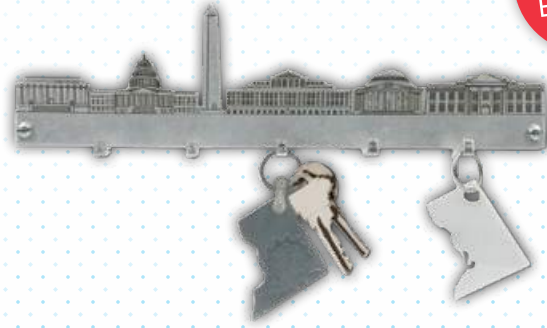

POINTED PEDIMENT [View Online](#)

\$36 MEMBER | \$40 NON-MEMBER

CURVED PEDIMENT [View Online](#)

\$36 MEMBER | \$40 NON-MEMBER

WASHINGTON, D.C.

Washington, D.C. Skyline Tote

\$22.45 MEMBER | \$24.95 NON-MEMBER

[View Online](#)

Washington, D.C. Skyline Metal Key Hanger

\$21.60 MEMBER | \$24 NON-MEMBER

[View Online](#)

Washington, D.C. Landmarks Pushpin Set

\$16.20 MEMBER | \$18 NON-MEMBER

[View Online](#)

Washington, D.C. Skyline Corkboard