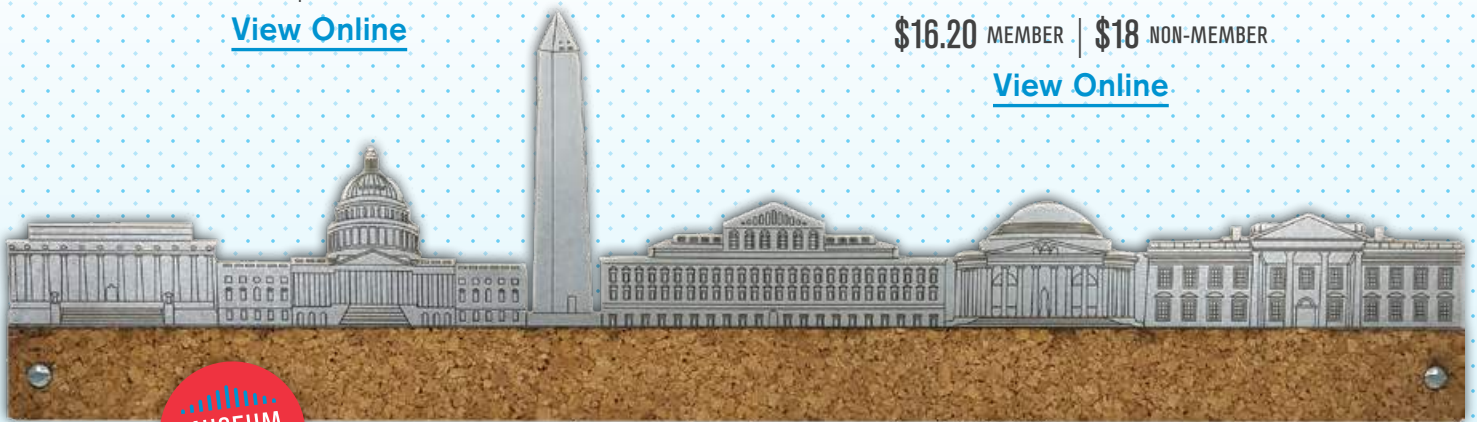

[View Online](#)

Washington, D.C. Skyline Metal Key Hanger

\$21.60 MEMBER | \$24 NON-MEMBER

[View Online](#)

Washington, D.C. Landmarks Pushpin Set

\$16.20 MEMBER | \$18 NON-MEMBER

[View Online](#)

Washington, D.C. Skyline Corkboard