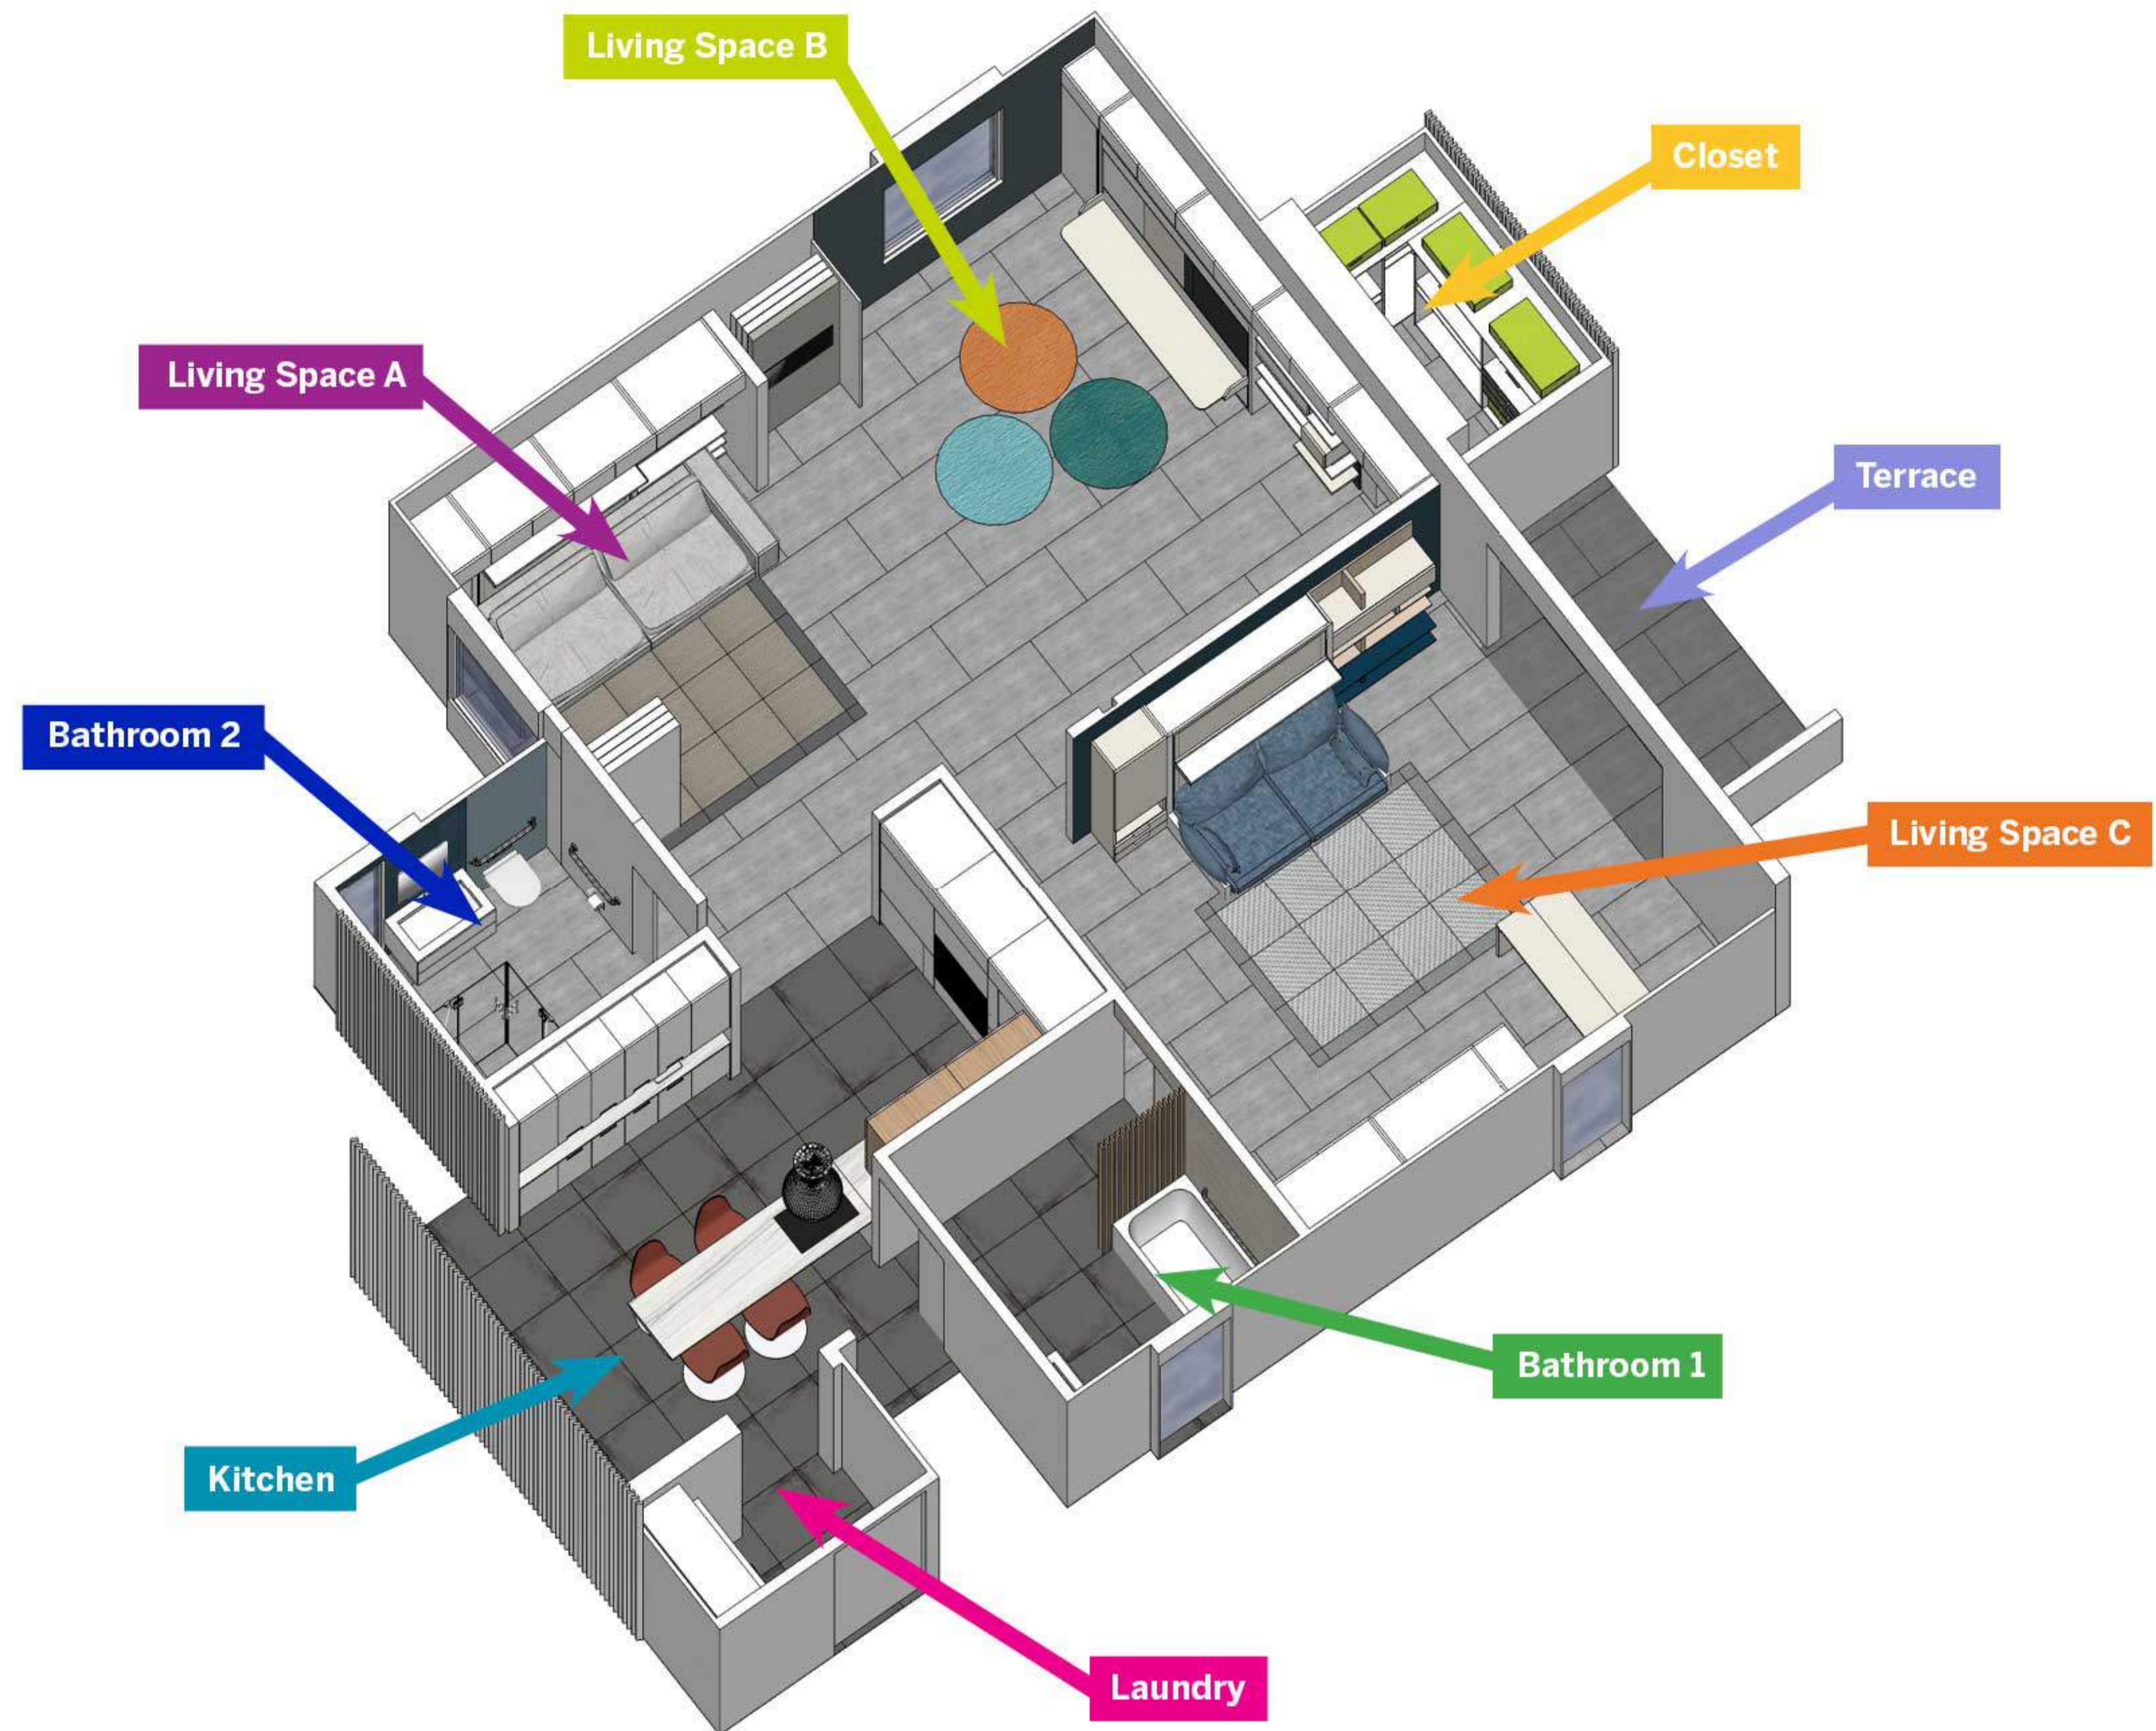

The Roommates

On view November 18, 2017 to late February, 2018

To accommodate a roommate household—in this case, a couple and two single adults—the layout of The Open House maximizes private space. When the moveable walls are fully closed, each roommate has complete privacy; when fully retracted, with the touch of a button, bedrooms can be combined to create a larger room for socializing. The couple shares one bathroom while the roommates share the other, and they all use the communal kitchen. Each bedroom, including the larger one shared by the couple, is outfitted with a space-saving wall bed and built-in storage.

The Empty Nesters

On view June 2018 to January 6, 2019

To serve a two-in-one household, The Open House seamlessly becomes two independent homes. Here, an older couple who want to stay in their existing home can nevertheless downsize by converting the largest bedroom into a self-contained studio apartment. They can rent out the apartment for additional income, provide the space to a live-in caregiver, or welcome home any of their adult children. Each unit has its own entrance, full bath, and kitchen area. The couple's no-step, walk-in shower has retractable walls which can free up floor space should either of them need a walker or wheelchair. Likewise, the kitchen's fixtures, cabinetry, and appliances have been optimized for a limited range of motion.

THE ROOMMATES

On view November 18, 2017 to late February, 2018

To accommodate a roommate household—in this case a couple and two single adults—the layout of The Open House maximizes private space.

THE EXTENDED FAMILY

On view March to late May, 2018

To meet the needs of a multi generational household, The Open House accommodates the living communally, but with flexibility.

THE EMPTY NESTERS

On view June 2018 to January 6, 2019